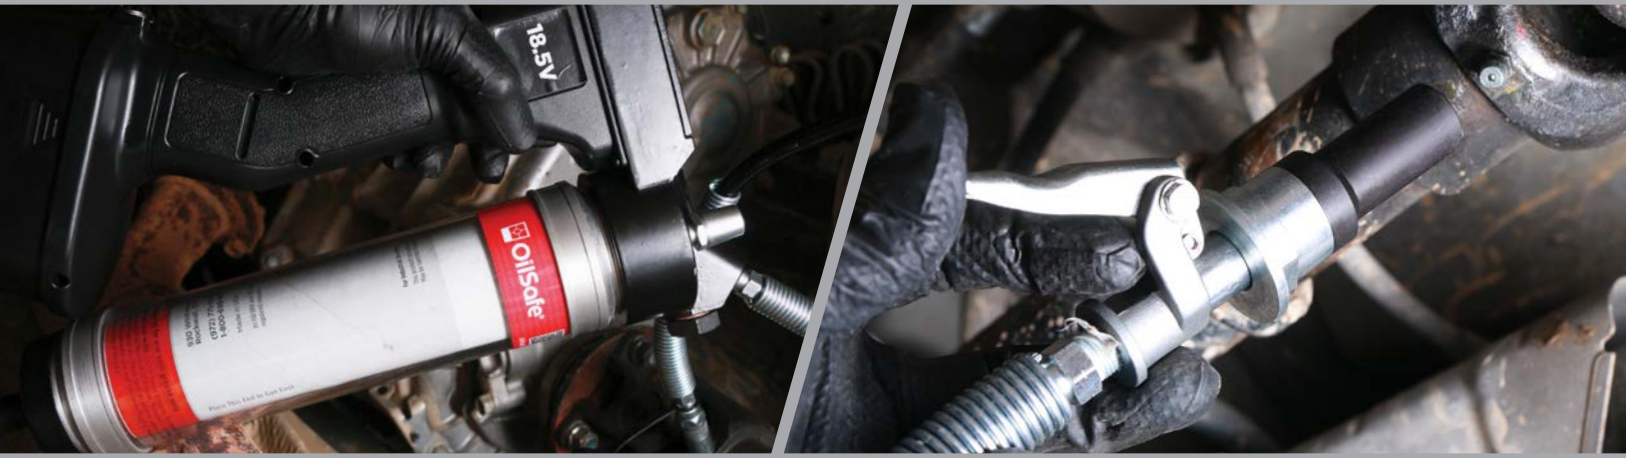

Color-Coded Battery-Operated Grease Guns

Oil Safe Color-Coded Battery-Operated Grease Guns offer the same great benefits as Oil Safe manual grease guns with battery-operated efficient performance. One full battery charge (1 hour) provides power to dispense up to 6 grease cartridges in free flow conditions. Battery-Operated Grease Guns are the ideal choice to lubricate large bearings or manual centralized systems (used to lubricate multiple bearings from a single lubrication point.)

Oil Safe Battery-Operated Grease Guns are available with clear or steel body tubes in 10 standard Oil Safe colors. (Clear Body Tubes with color identification enable accurate identification of a lubricant by providing visibility of the installed cartridge or the grease level if bulk filled. Steel Body Tubes offer durable protection in a color-coded tube for easy identification.)

COLOR-CODED BATTERY-OPERATED GREASE GUNS

APPLICATIONS:

- General Maintenance
- Bearings

INDUSTRIES:

- Agriculture
- Automotive
- Cement
- Construction
- Food & Beverage
- General Industry
- Military
- Mining
- Oil & Gas
- Plant Maintenance
- Valve Maintenance
- **Wherever grease guns are used**

BENEFITS:

- Holds a standard 14 oz cartridge or can be manually filled by suction or pump
- 18.5-volt rechargeable Li Ion battery (recharges in 1-hour)
- Develops up to 6000 psi
- Delivers up to 85 grams (3 oz)/minute
- Pumps continuously while the trigger is held in output of through a standard rigid steel tube or a standard flexible hose
- Comes with a durable case for conveniently storing when not in use
- (1) Battery Charger, (2) Rechargeable Batteries and (1) Standard Jaw Coupler included
- Color-coded - available in Steel or Clear Body Tubes, in 10 Oil Safe colors